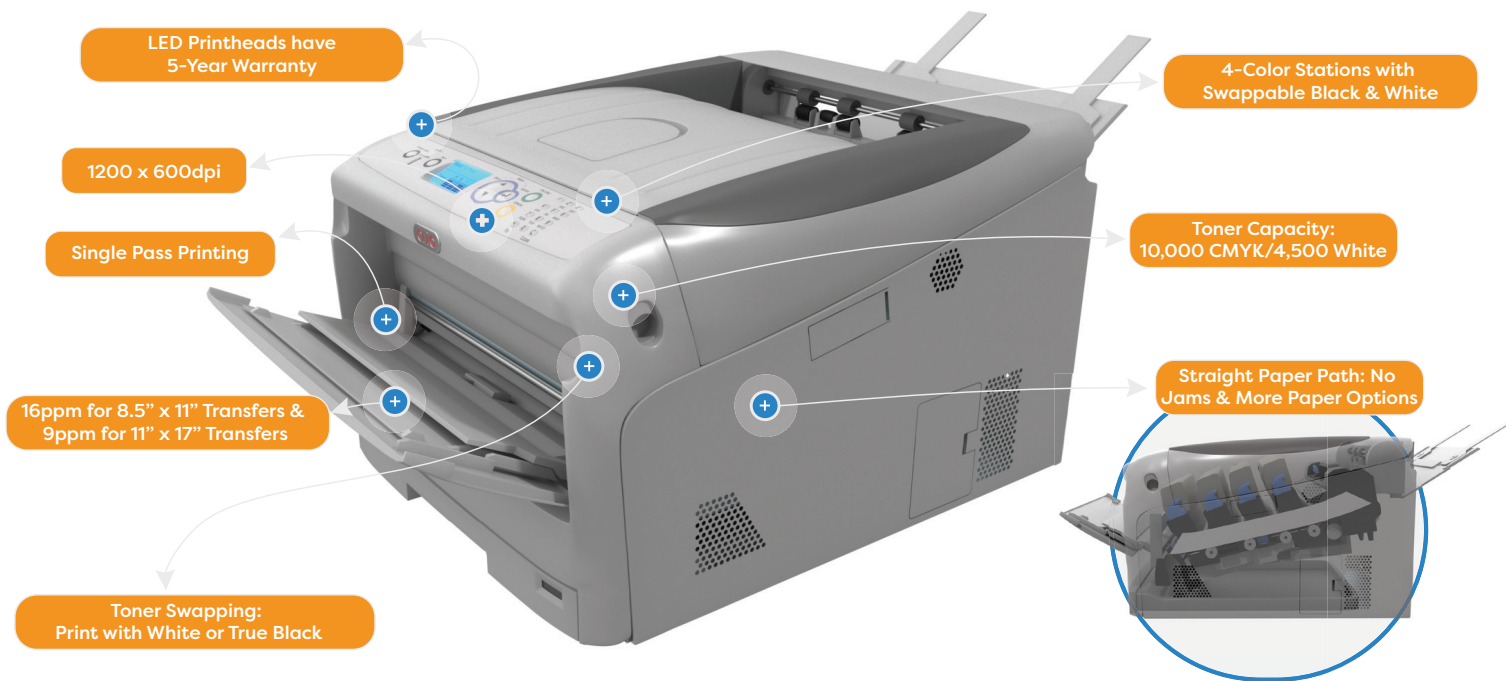

White Toner Transfer Printer

# 8432WDT

A digital decorators desktop dream! This compact, 4-color, 4-station white toner printer is the perfect solution for transferring single or multi-color designs to just about any surface and any material.

## No Weeding, No Problem

Crio® white toner transfers are self-weeding. There is no cutting and no weeding to deal with. Increasing production speed, saving both time and money.

## Full Color, High Resolution

Easily print full-color, high-resolution designs or photographs with up to 1200 x 600 dpi to transfer with incredible detail.

RIP Software &  
Remote Support  
Tablet Included